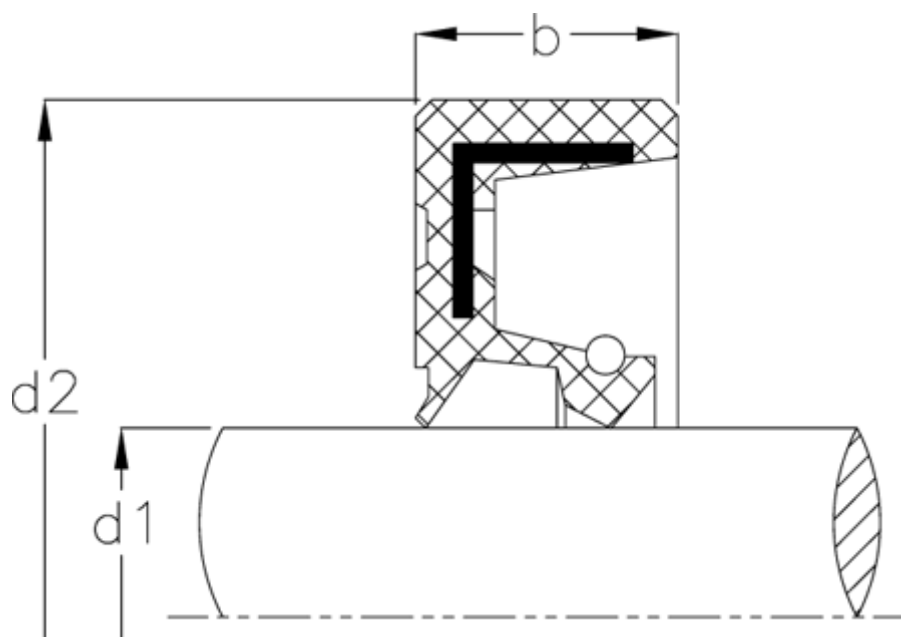

# Data Sheet

Article number: 170212001500120000  
Description: Oil-seal WAS 120150/12  
for gear F80. output

## Measures

---

b = 12  
d1 = 120  
d2 = 150  
Material = NBR